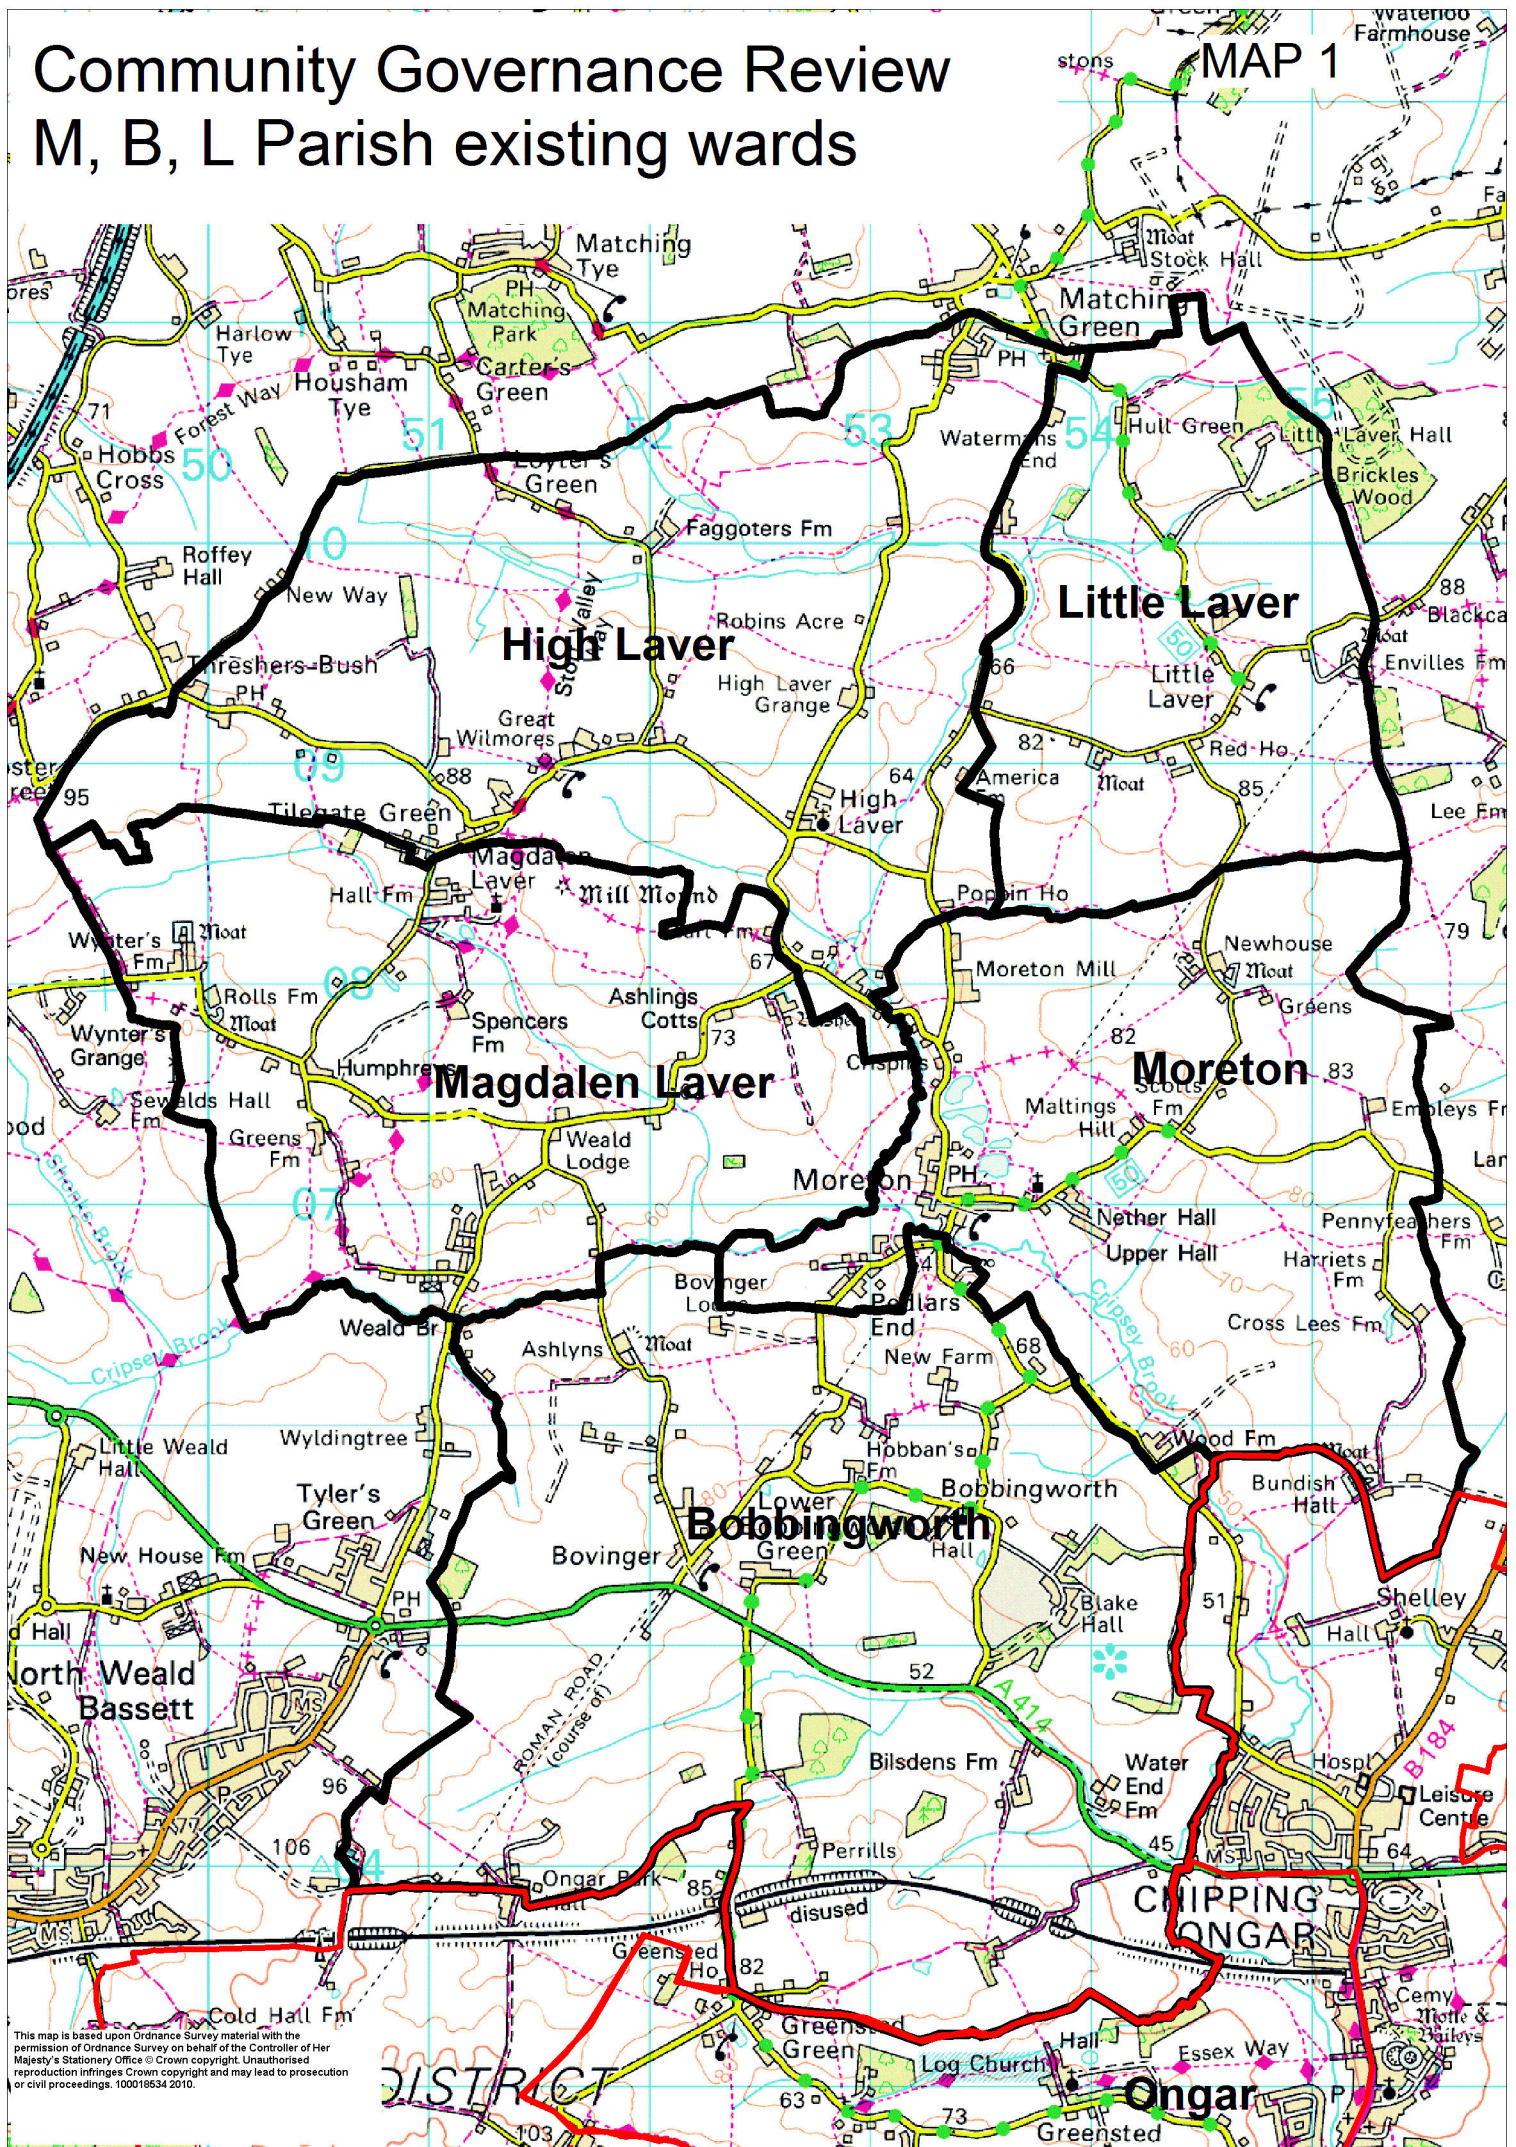

Community Governance Review M, B, L Parish existing wards

MAP 1